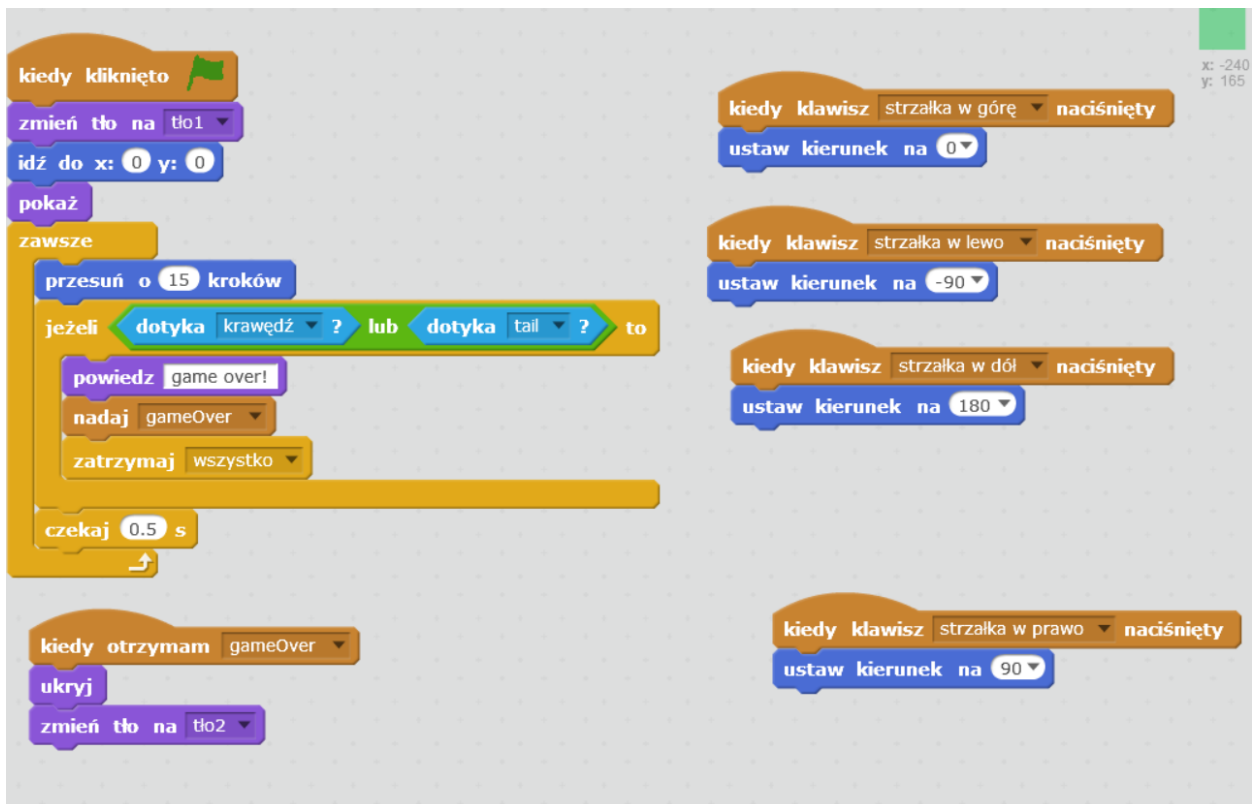

SCRATCH – snake

Head

Tail

Food